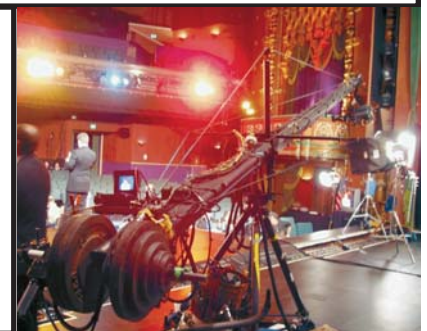

SPORTS

- Golf - Hand-Held & Helicopter
- Gymnastics - Hand-Held, Jib
- Horse shows - Helicopter, Hand-Held, Jib
- Basketball - Hand-Held
- Marathons - Helicopter
- Ice Hockey - Hard Camera
- Soccer - Hand-Held & Jib
- Motocross - Jib, Hand-Held, Hard Camera
- Beach Volleyball - Jib
- Triathlon - Helicopter
- Bicycling - Helicopter & Jib
- Pro and College Football - Hand-Held, Sideline, 50 Yard, 20 Yard, End Zone
- Baseball - Hard Camera & Hand-Held,
- Ultimate Fight Challenge - Jib
- Track and field - Hand-Held
- Swimming - Hard Camera
- Auto racing - Helicopter, Hand-Held, Hard Camera
- Boxing - Hand-Held & Hard Camera
- Speed and sail boats - Helicopter
- Tennis - Hard Camera