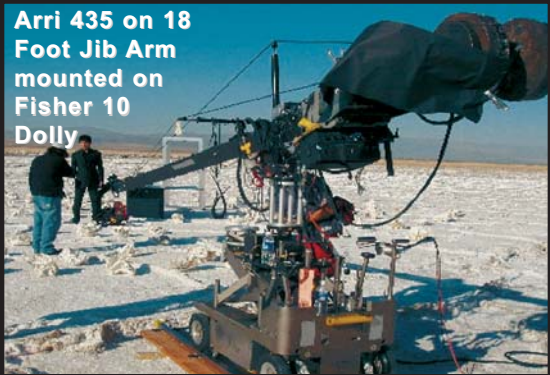

Arri 435 on 18 Foot Jib Arm mounted on Fisher 10 Dolly

FILM & HDTV JIB CAPABILITIES

For over 25 years I have been operating Jib Arms in one form or another and the Jimmy Jib for over 15 years in film, HDTV and video mode on thousands of shoots, including sit-coms, episodic, commercials, industrials, infomercials and music videos. I am capable of operating with a minimum of rehearsal and can replicate shots over and over for multiple takes. I have the experience and creative skills to develop sophisticated shots that express the scene appropriately and, when asked, can guide Directors and Directors of Photography in the effective and proper use of the Jib. Only my jibs have been extensively modified for film and HDTV applications, including witness camera systems, built in zoom systems, 12 and 24 volt power supplies, video DAs, battery support so no additional rentals are required, beyond the camera.

Video Camera on 30 Foot Jimmy Jib with Dutch Head

Overslung Elaine 16mm camera with 1200 foot load and Prompter